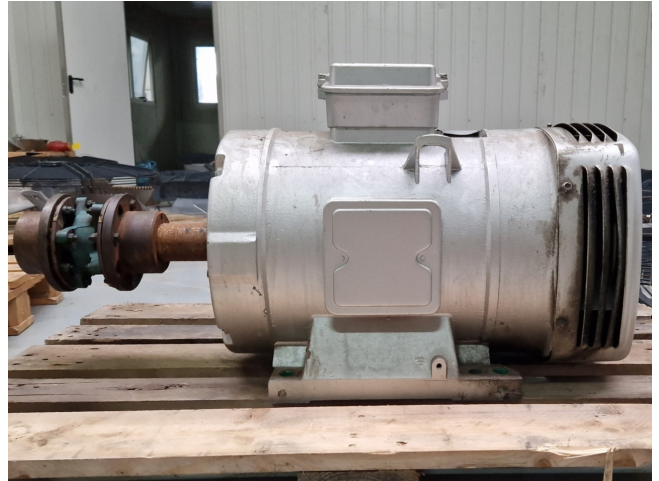

Leroy Somer PLS200LP-T

Specifications

Brand	Leroy Somer
Type	PLS200LP-T
kW	45
RPM	1460
Size & Weight	930x400x500 mm (LxWxH) & 190 kg
50 Hz / 60 Hz	50/60 Hz

Description

Used Leroy Somer PLS200LP-T

Used Leroy-Somer PLS200LP-T electric motor with the following specifications: 50/60 Hz - 45/52 kW - 1460/1760 RPM. Dimensions: 930x400x500 mm (LxWxH) & 190 kg.